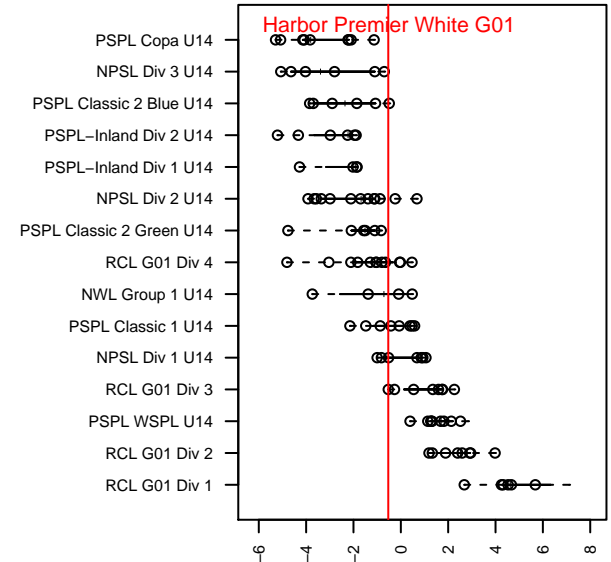

Harbor Premier White G01

Harbor FC
Gig Harbor, WA
G01 total strength=1070
attack=2.4 defense=2.7
fall league = RCL G01 Div 3
spr league = Win RCL G01 Div 3
notes= Canas 2013

alt names used:
Harbor Premier G01 Green
Harbor Premier G01 White

Venues played:
2015 Seattle United Cup GU14
2015 Sounders FC Cup GU14
2015 Tyee Cup GU14 Silver
2015 RCL G01 Div 3
2015 Win RCL G01 Div 3
2015 WYS Presidents Cup G01 Division 2

Harbor Premier White G01
Dots are actual minus expected GF (blue circles) and GA (red triangles).
Blue line is smoothed change in attack strength. Red is smoothed change in defense strength.

**attack and defense variance (black dot)
relative to other teams
and top 10 in region**

**attack and defense rating
relative to others at age
and all opponents in last 13 months**

Performance relative to 13 month average