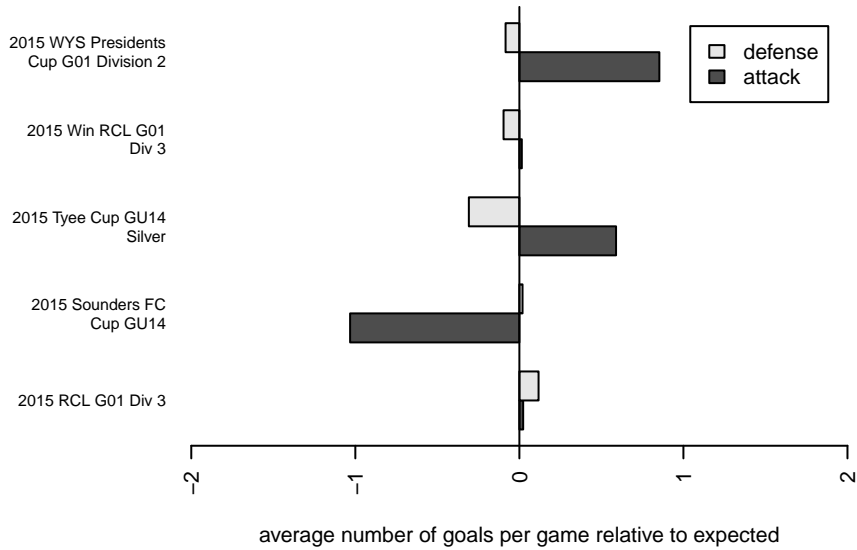

Harbor Premier White G01

Harbor FC
Gig Harbor, WA
G01 total strength=1070
attack=2.4 defense=2.7
fall league = RCL G01 Div 3
spr league = Win RCL G01 Div 3
notes= Canas 2013

alt names used:
Harbor Premier G01 Green
Harbor Premier G01 White

Venues played:
2015 Seattle United Cup GU14
2015 Sounders FC Cup GU14
2015 Tyee Cup GU14 Silver
2015 RCL G01 Div 3
2015 Win RCL G01 Div 3
2015 WYS Presidents Cup G01 Division 2

Harbor Premier White G01
Dots are actual minus expected GF (blue circles) and GA (red triangles).
Blue line is smoothed change in attack strength. Red is smoothed change in defense strength.

**attack and defense variance (black dot)
relative to other teams
and top 10 in region**

**attack and defense rating
relative to others at age
and all opponents in last 13 months**

Performance relative to 13 month average