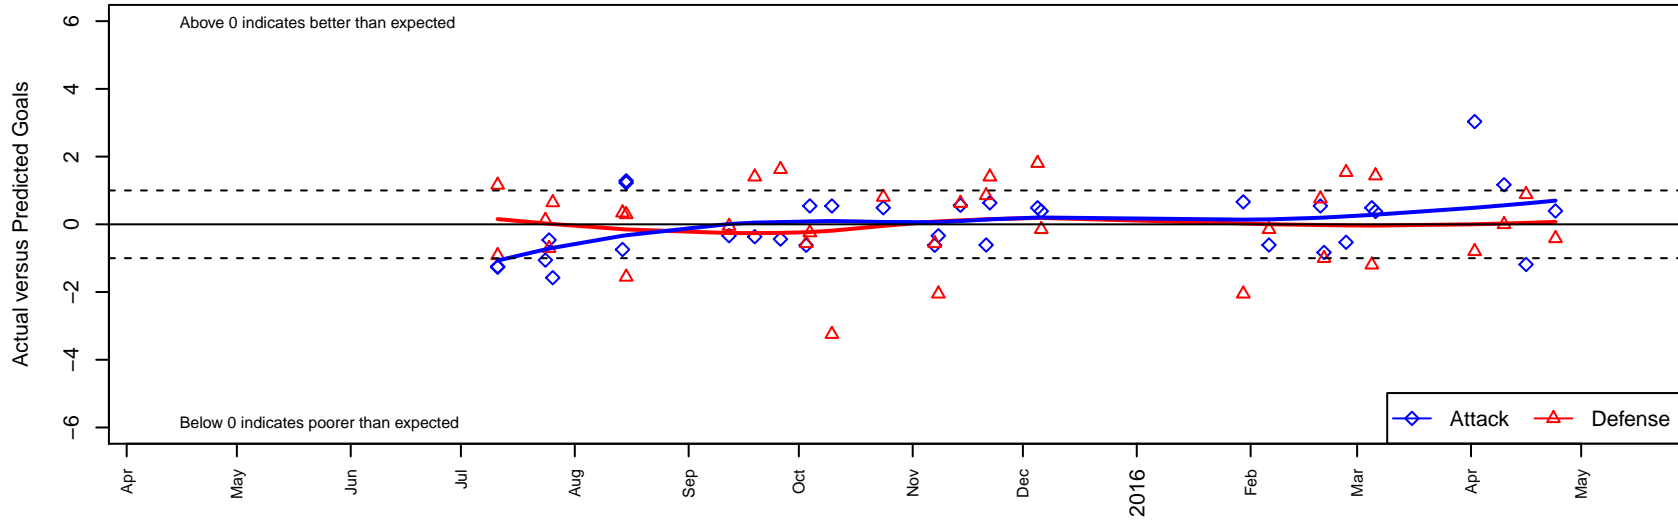

Harbor Premier White G01

Harbor FC
Gig Harbor, WA
G01 total strength=1070
attack=2.4 defense=2.7
fall league = RCL G01 Div 3
spr league = Win RCL G01 Div 3
notes= Canas 2013

alt names used:
Harbor Premier G01 Green
Harbor Premier G01 White

Venues played:
2015 Seattle United Cup GU14
2015 Sounders FC Cup GU14
2015 Tyee Cup GU14 Silver
2015 RCL G01 Div 3
2015 Win RCL G01 Div 3
2015 WYS Presidents Cup G01 Division 2

Harbor Premier White G01
Dots are actual minus expected GF (blue circles) and GA (red triangles).
Blue line is smoothed change in attack strength. Red is smoothed change in defense strength.

**attack and defense variance (black dot)
relative to other teams
and top 10 in region**

**attack and defense rating
relative to others at age
and all opponents in last 13 months**

Performance relative to 13 month average